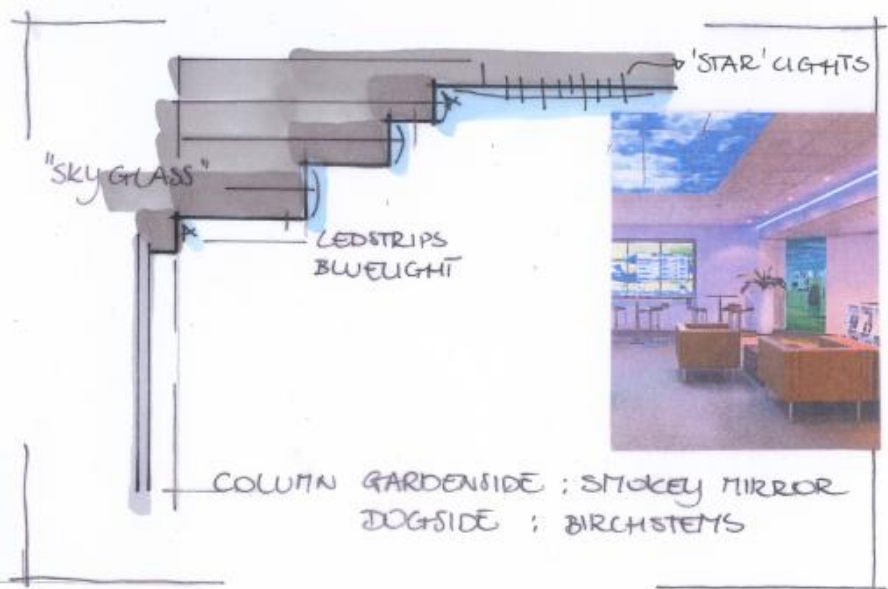

S ✓

SUMMERSNOW

CONNECTION OUTSIDE ↔ IN

WISHES & VISION

WISHES ;

Garden in Wintertime
Green and flowering
Walls covered (stone/green)
2 Terraces for 3-4 persons

Spa 'garden',
Friends & Family
Use of natural material
Waterfall, tv

VISION ;

Connecting
Garden/Park feeling
Material use from garden
Leisure, Lounge
Green, colour, light

Inside → Out and Outside → In
NOT a flowershop
Stones, wood, small walls
sitting IN the garden
Plants, flowers and 'daylight'

"SUMMERSNOW" OUTSIDE - IN

col w...

SKETCH 1:50
26/3/2014

WATERFALL

TV-(GREEN)

SV

GREENWALL

WATERFALL

MOOD - IMPRESSION

"WALL"

"GARDEN ENLARGMENT"

BIRCH TREE - FOREST

'SMOKEY' MIRROR ON THE GARDENWALL
= TRANSPARENT + "ENLARGMENT OF THE WATERGARDEN"

WATERGARDEN - "WALLS"

Signatuur

Herma van der Broek