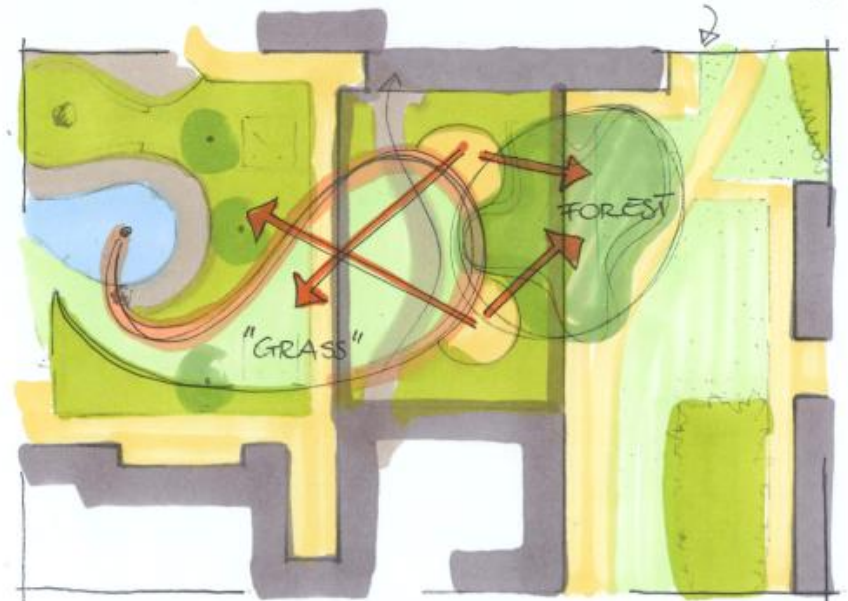

S ✓

SUMMERSNOW

CONNECTION OUTSIDE ↔ IN

WISHES & VISION

WISHES ;

Garden in Wintertime
Green and flowering
Walls covered (stone/green)
2 Terraces for 3-4 persons

Spa 'garden',
Friends & Family
Use of natural material
Waterfall, tv

VISION ;

Connecting
Garden/Park feeling
Material use from garden
Leisure, Lounge
Green, colour, light

Inside → Out and Outside → In
NOT a flowershop
Stones, wood, small walls
sitting IN the garden
Plants, flowers and 'daylight'

"SUMMERSNOW" OUTSIDE - IN

col w...

SKETCH 1:50
26/3/2014

WATERFALL

TV-(GREEN)

SV

GREENWALL

WATERFALL

MOOD - IMPRESSION

"WALL"

"GARDEN ENLARGMENT"

BIRCH TREE - FOREST

'SMOKEY' MIRROR ON THE GARDENWALL
= TRANSPARENT + "ENLARGMENT OF THE WATERGARDEN"

WATERGARDEN - "WALLS"

Signatuur

Herma van der Broek