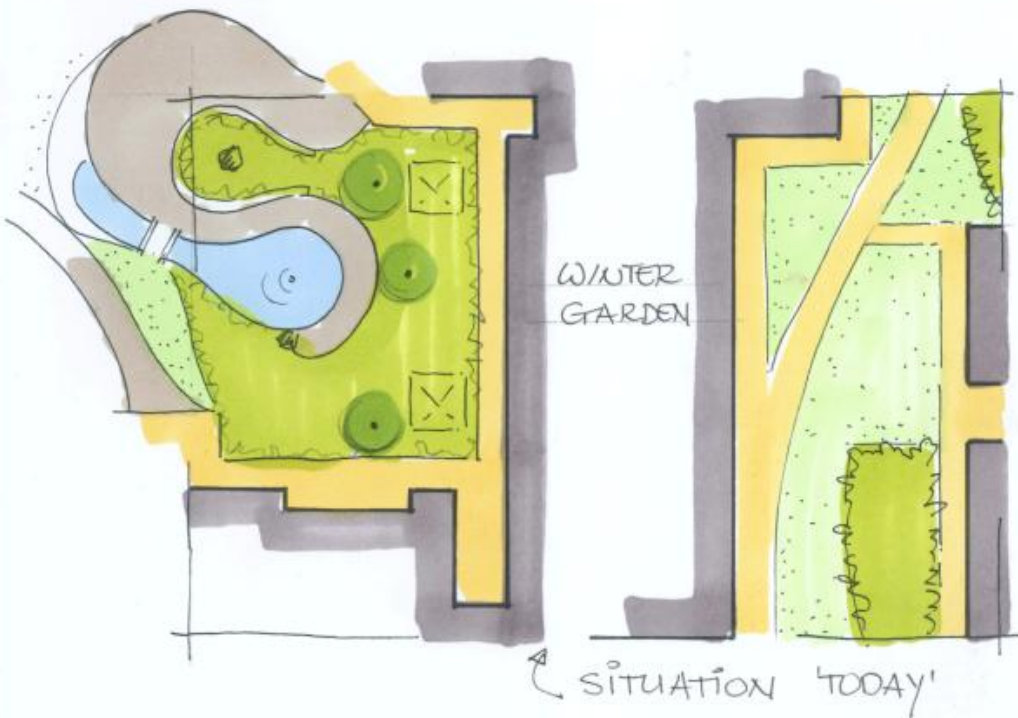

S ✓

SUMMERSNOW

CONNECTION OUTSIDE ↔ IN

WISHES & VISION

WISHES ;

Garden in Wintertime
Green and flowering
Walls covered (stone/green)
2 Terraces for 3-4 persons

Spa 'garden',
Friends & Family
Use of natural material
Waterfall, tv

VISION ;

Connecting
Garden/Park feeling
Material use from garden
Leisure, Lounge
Green, colour, light

Inside → Out and Outside → In
NOT a flowershop
Stones, wood, small walls
sitting IN the garden
Plants, flowers and 'daylight'

"SUMMERSNOW" OUTSIDE - IN

col w...

SKETCH 1:50
26/3/2014

WATERFALL

TV-(GREEN)

SV

GREENWALL

WATERFALL

MOOD - IMPRESSION

"WALL"

"GARDEN ENLARGMENT"

BIRCH TREE - FOREST

'SMOKEY' MIRROR ON THE GARDENWALL
= TRANSPARENT + "ENLARGMENT OF THE WATERGARDEN"

WATERGARDEN - "WALLS"

Signatuur

Herma van der Broek