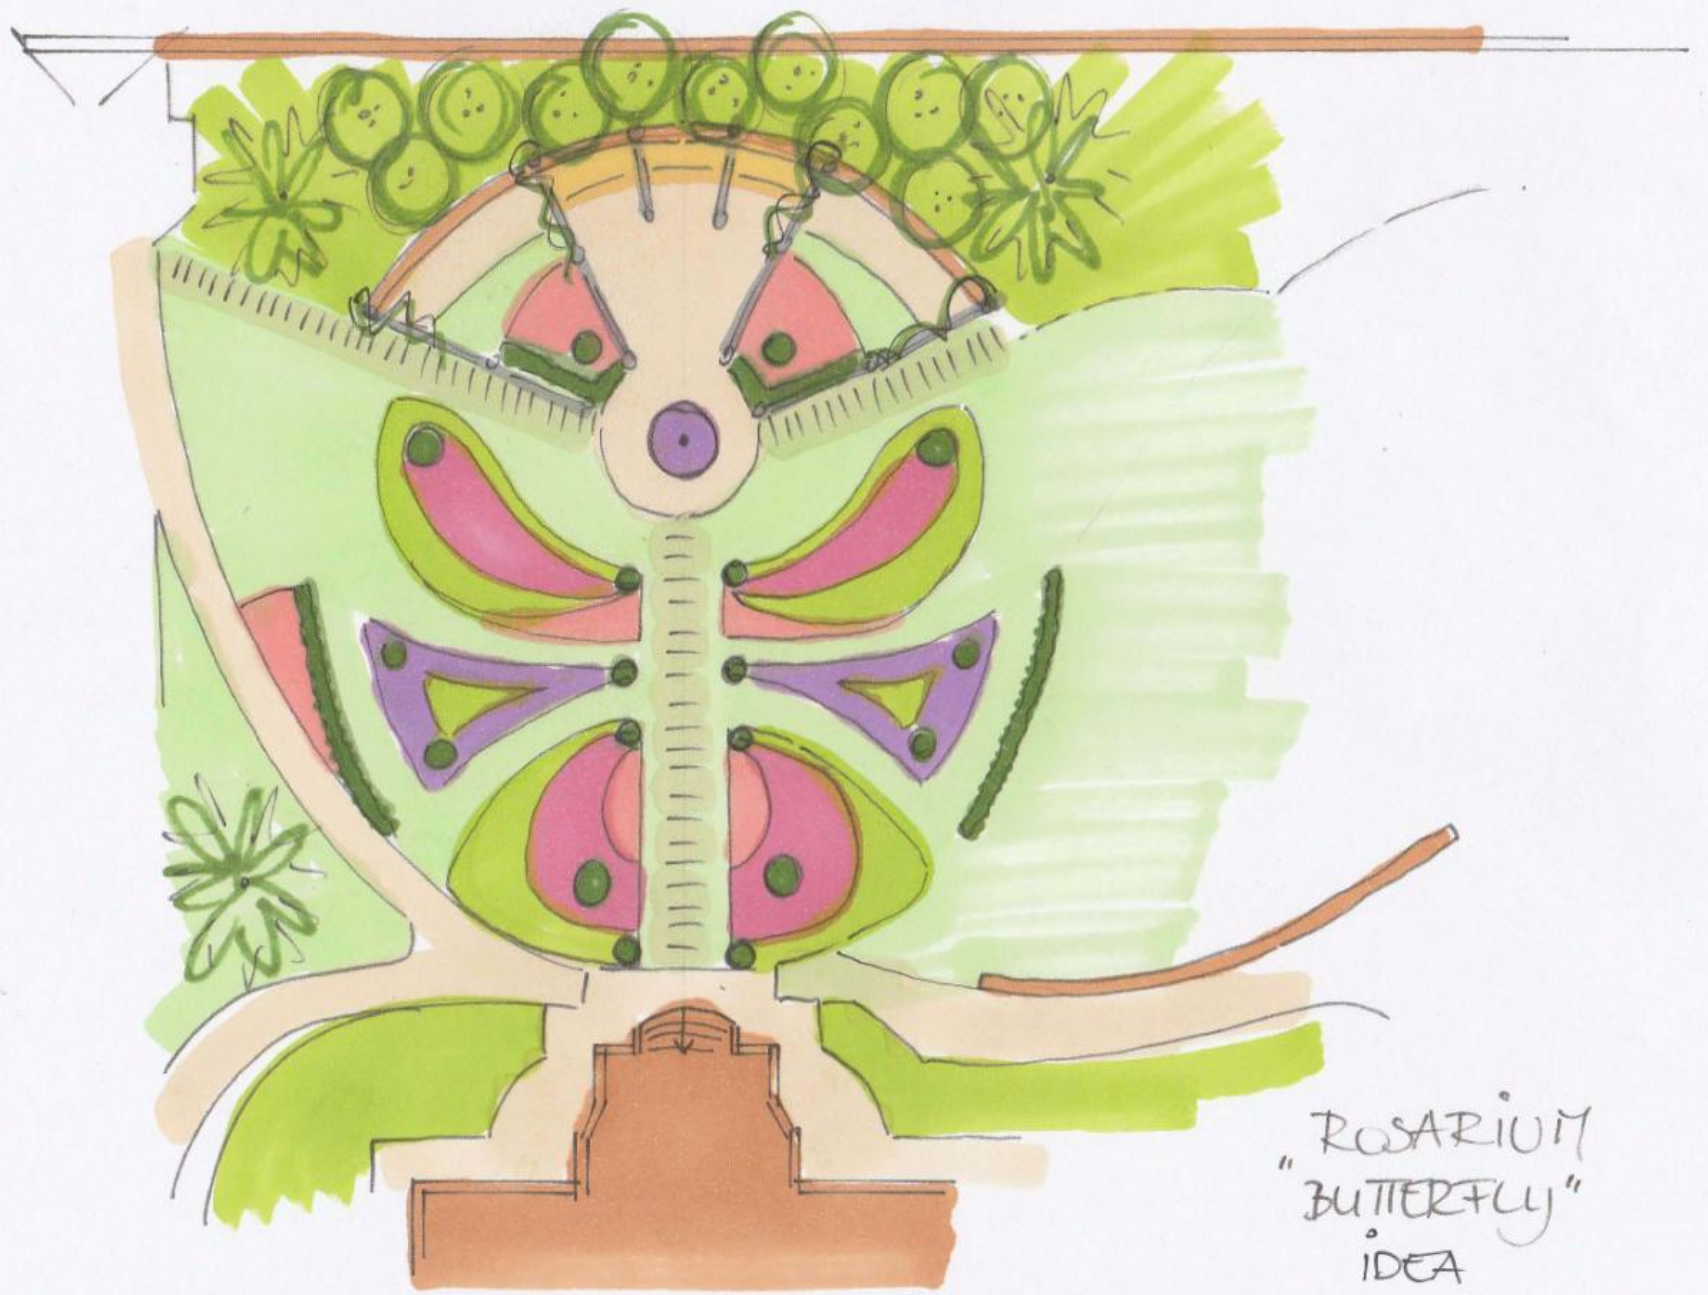

ROSARIUM
"BUTTERFLY"
IDEA