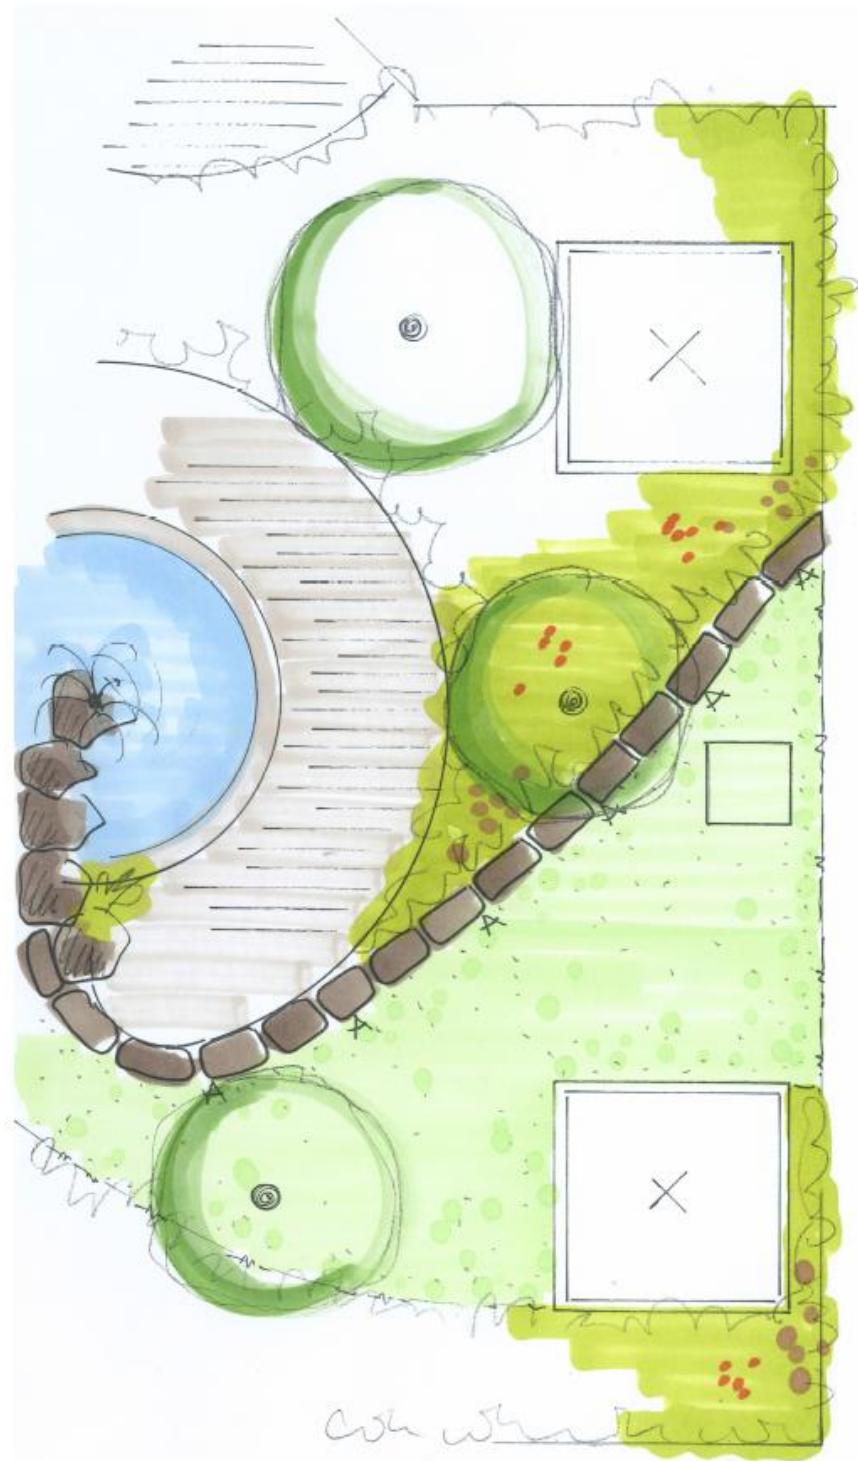

S ✓

SUMMERSNOW

CONNECTION OUTSIDE ↔ IN

WISHES & VISION

WISHES ;

Garden in Wintertime
Green and flowering
Walls covered (stone/green)
2 Terraces for 3-4 persons

Spa 'garden',
Friends & Family
Use of natural material
Waterfall, tv

VISION ;

Connecting
Garden/Park feeling
Material use from garden
Leisure, Lounge
Green, colour, light

Inside → Out and Outside → In
NOT a flowershop
Stones, wood, small walls
sitting IN the garden
Plants, flowers and 'daylight'

"SUMMERSNOW" OUTSIDE - IN

col w...

SKETCH 1:50
26/3/2014

WATERFALL

TV-(GREEN)

SV

GREENWALL

WATERFALL

MOOD - IMPRESSION

"WALL"

"GARDEN ENLARGMENT"

BIRCH TREE - FOREST

'SMOKEY' MIRROR ON THE GARDENWALL
= TRANSPARENT + "ENLARGMENT OF THE WATERGARDEN"

WATERGARDEN - "WALLS"

Signatuur

Herma van der Broek