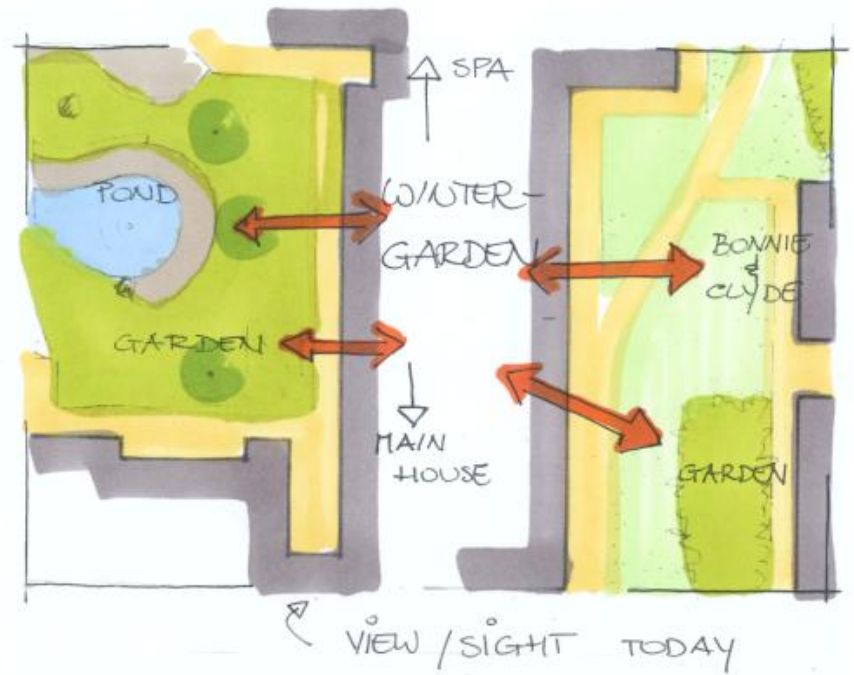

S ✓

SUMMERSNOW

CONNECTION OUTSIDE ↔ IN

WISHES & VISION

WISHES ;

Garden in Wintertime
Green and flowering
Walls covered (stone/green)
2 Terraces for 3-4 persons

Spa 'garden',
Friends & Family
Use of natural material
Waterfall, tv

VISION ;

Connecting
Garden/Park feeling
Material use from garden
Leisure, Lounge
Green, colour, light

Inside → Out and Outside → In
NOT a flowershop
Stones, wood, small walls
sitting IN the garden
Plants, flowers and 'daylight'

"SUMMERSNOW" OUTSIDE - IN

col w...

SKETCH 1:50
26/3/2014

WATERFALL

TV-(GREEN)

SV

GREENWALL

WATERFALL

MOOD - IMPRESSION

"WALL"

"GARDEN ENLARGMENT"

BIRCH TREE - FOREST

'SMOKEY' MIRROR ON THE GARDENWALL
= TRANSPARENT + "ENLARGMENT OF THE WATERGARDEN"

WATERGARDEN - "WALLS"

Signatuur

Herma van der Broek