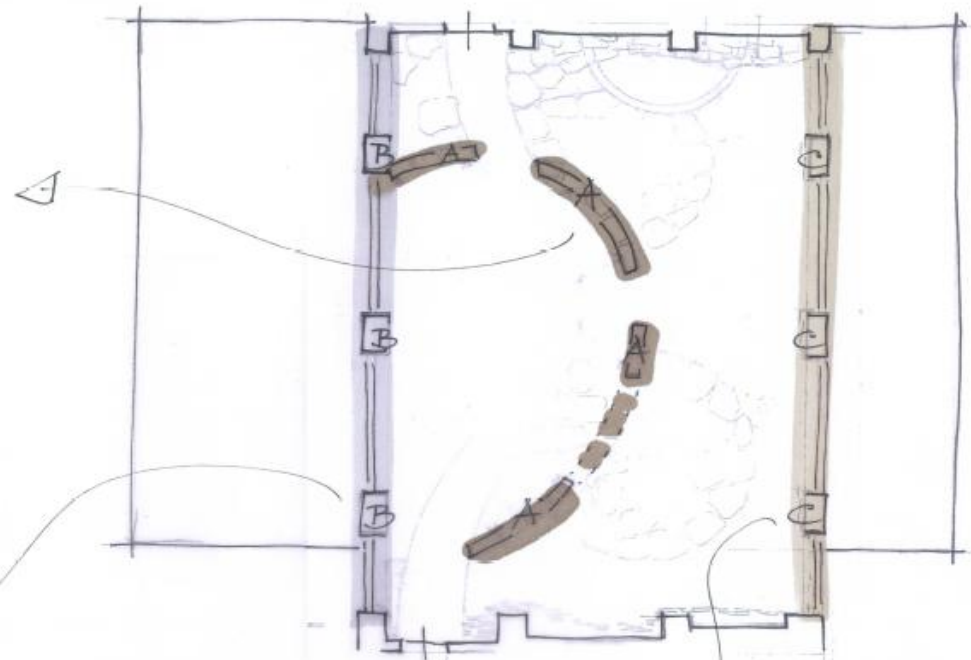

"SUMMERSNOW" OUTSIDE - IN

col w...

SKETCH 1:50
26/3/2014

WATERFALL

TV-(GREEN)

SV

GREENWALL

WATERFALL

MOOD - IMPRESSION

"WALL"

"GARDEN ENLARGMENT"

BIRCH TREE - FOREST

'SMOKEY' MIRROR ON THE GARDENWALL
= TRANSPARENT + "ENLARGMENT OF THE WATERGARDEN"

WATERGARDEN - "WALLS"

Signatuur

Herma van der Broek