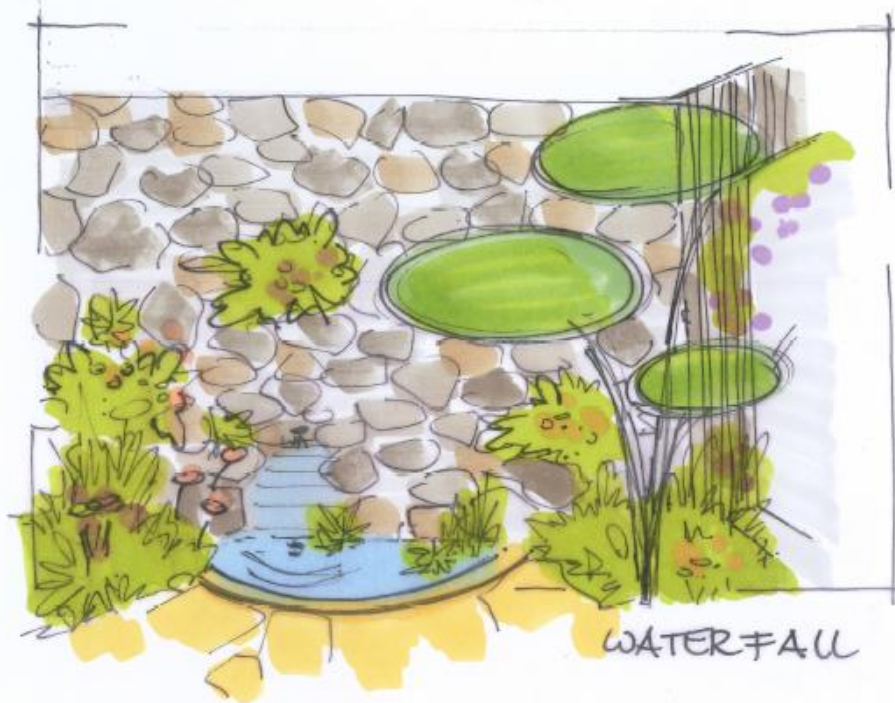

S ✓

SUMMERSNOW

CONNECTION OUTSIDE ↔ IN

WISHES & VISION

WISHES ;

Garden in Wintertime
Green and flowering
Walls covered (stone/green)
2 Terraces for 3-4 persons

Spa 'garden',
Friends & Family
Use of natural material
Waterfall, tv

VISION ;

Connecting
Garden/Park feeling
Material use from garden
Leisure, Lounge
Green, colour, light

Inside → Out and Outside → In
NOT a flowershop
Stones, wood, small walls
sitting IN the garden
Plants, flowers and 'daylight'

"SUMMERSNOW" OUTSIDE - IN

col w...

SKETCH 1:50
26/3/2014

WATERFALL

TV-(GREEN)

SV

GREENWALL

WATERFALL

MOOD - IMPRESSION

"WALL"

"GARDEN ENLARGMENT"

BIRCH TREE - FOREST

'SMOKEY' MIRROR ON THE GARDENWALL
= TRANSPARENT + "ENLARGMENT OF THE WATERGARDEN"

WATERGARDEN - "WALLS"

Signatuur

Herma van der Broek